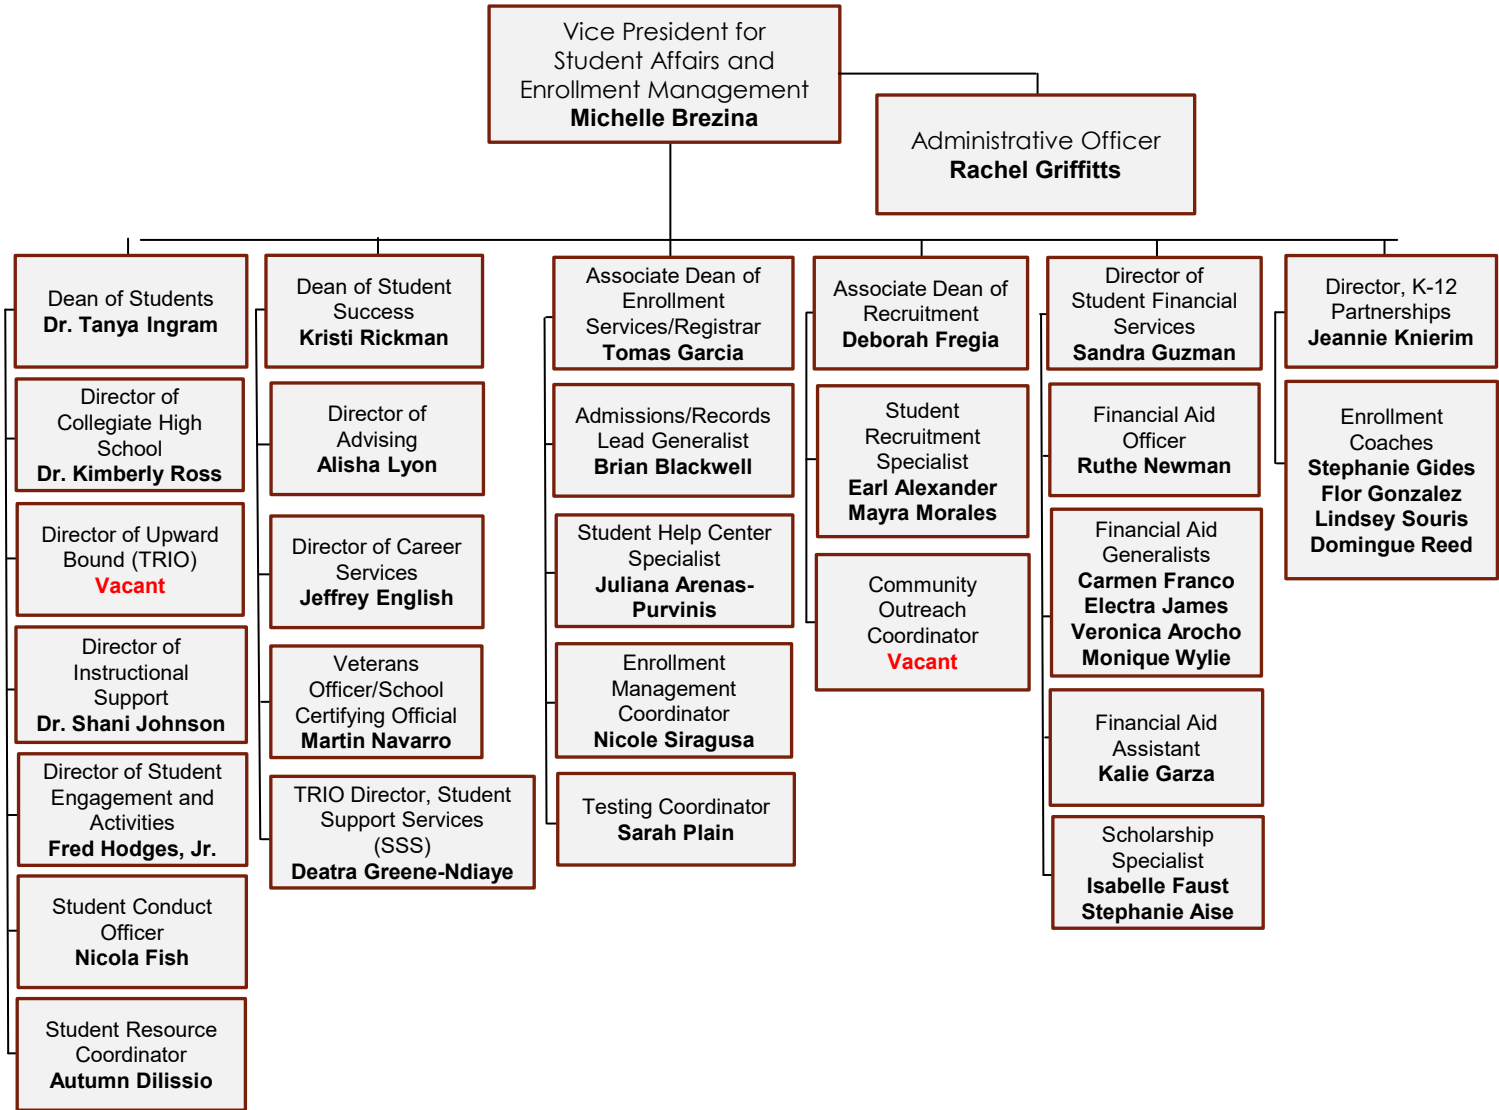

President

Academic Affairs

Student Affairs and Enrollment Management

Vice President for Administrative Services

Vice President for Strategic Initiatives

Fiscal Affairs

COM Foundation and Institutional Advancement

Information Technology Services

Campus Police